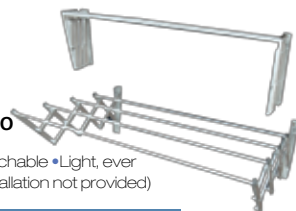

Aluminium Clothes Hanger (Parrot 7235)

44,000TP

HotDeals: **22,000TP + RM110**

- High quality 100% Aluminium
- Stretchable
- Light, ever non rusting and easy installation (installation not provided)