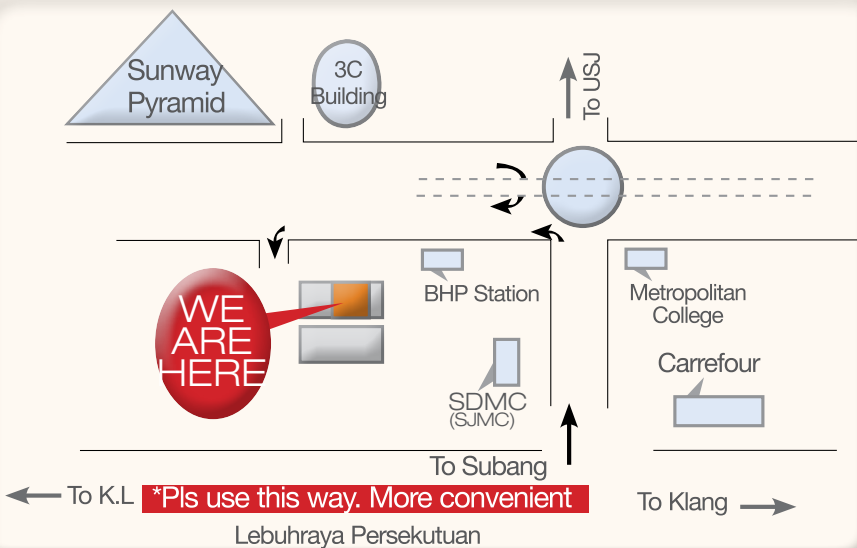

On-The-Spot Redemption at Letterman

Letterman Marketing Sdn Bhd (156691-W) (AJL93221)
4-6, (G&M) Jalan PJS 10/2, Subang Indah, 46150 Petaling Jaya
Tel: 03-5634 8661 / 5634 8808 Fax: 03-5634 8797 / 5638 0373
Mon - Fri 9.00am to 6.00pm www.letterman.com.my